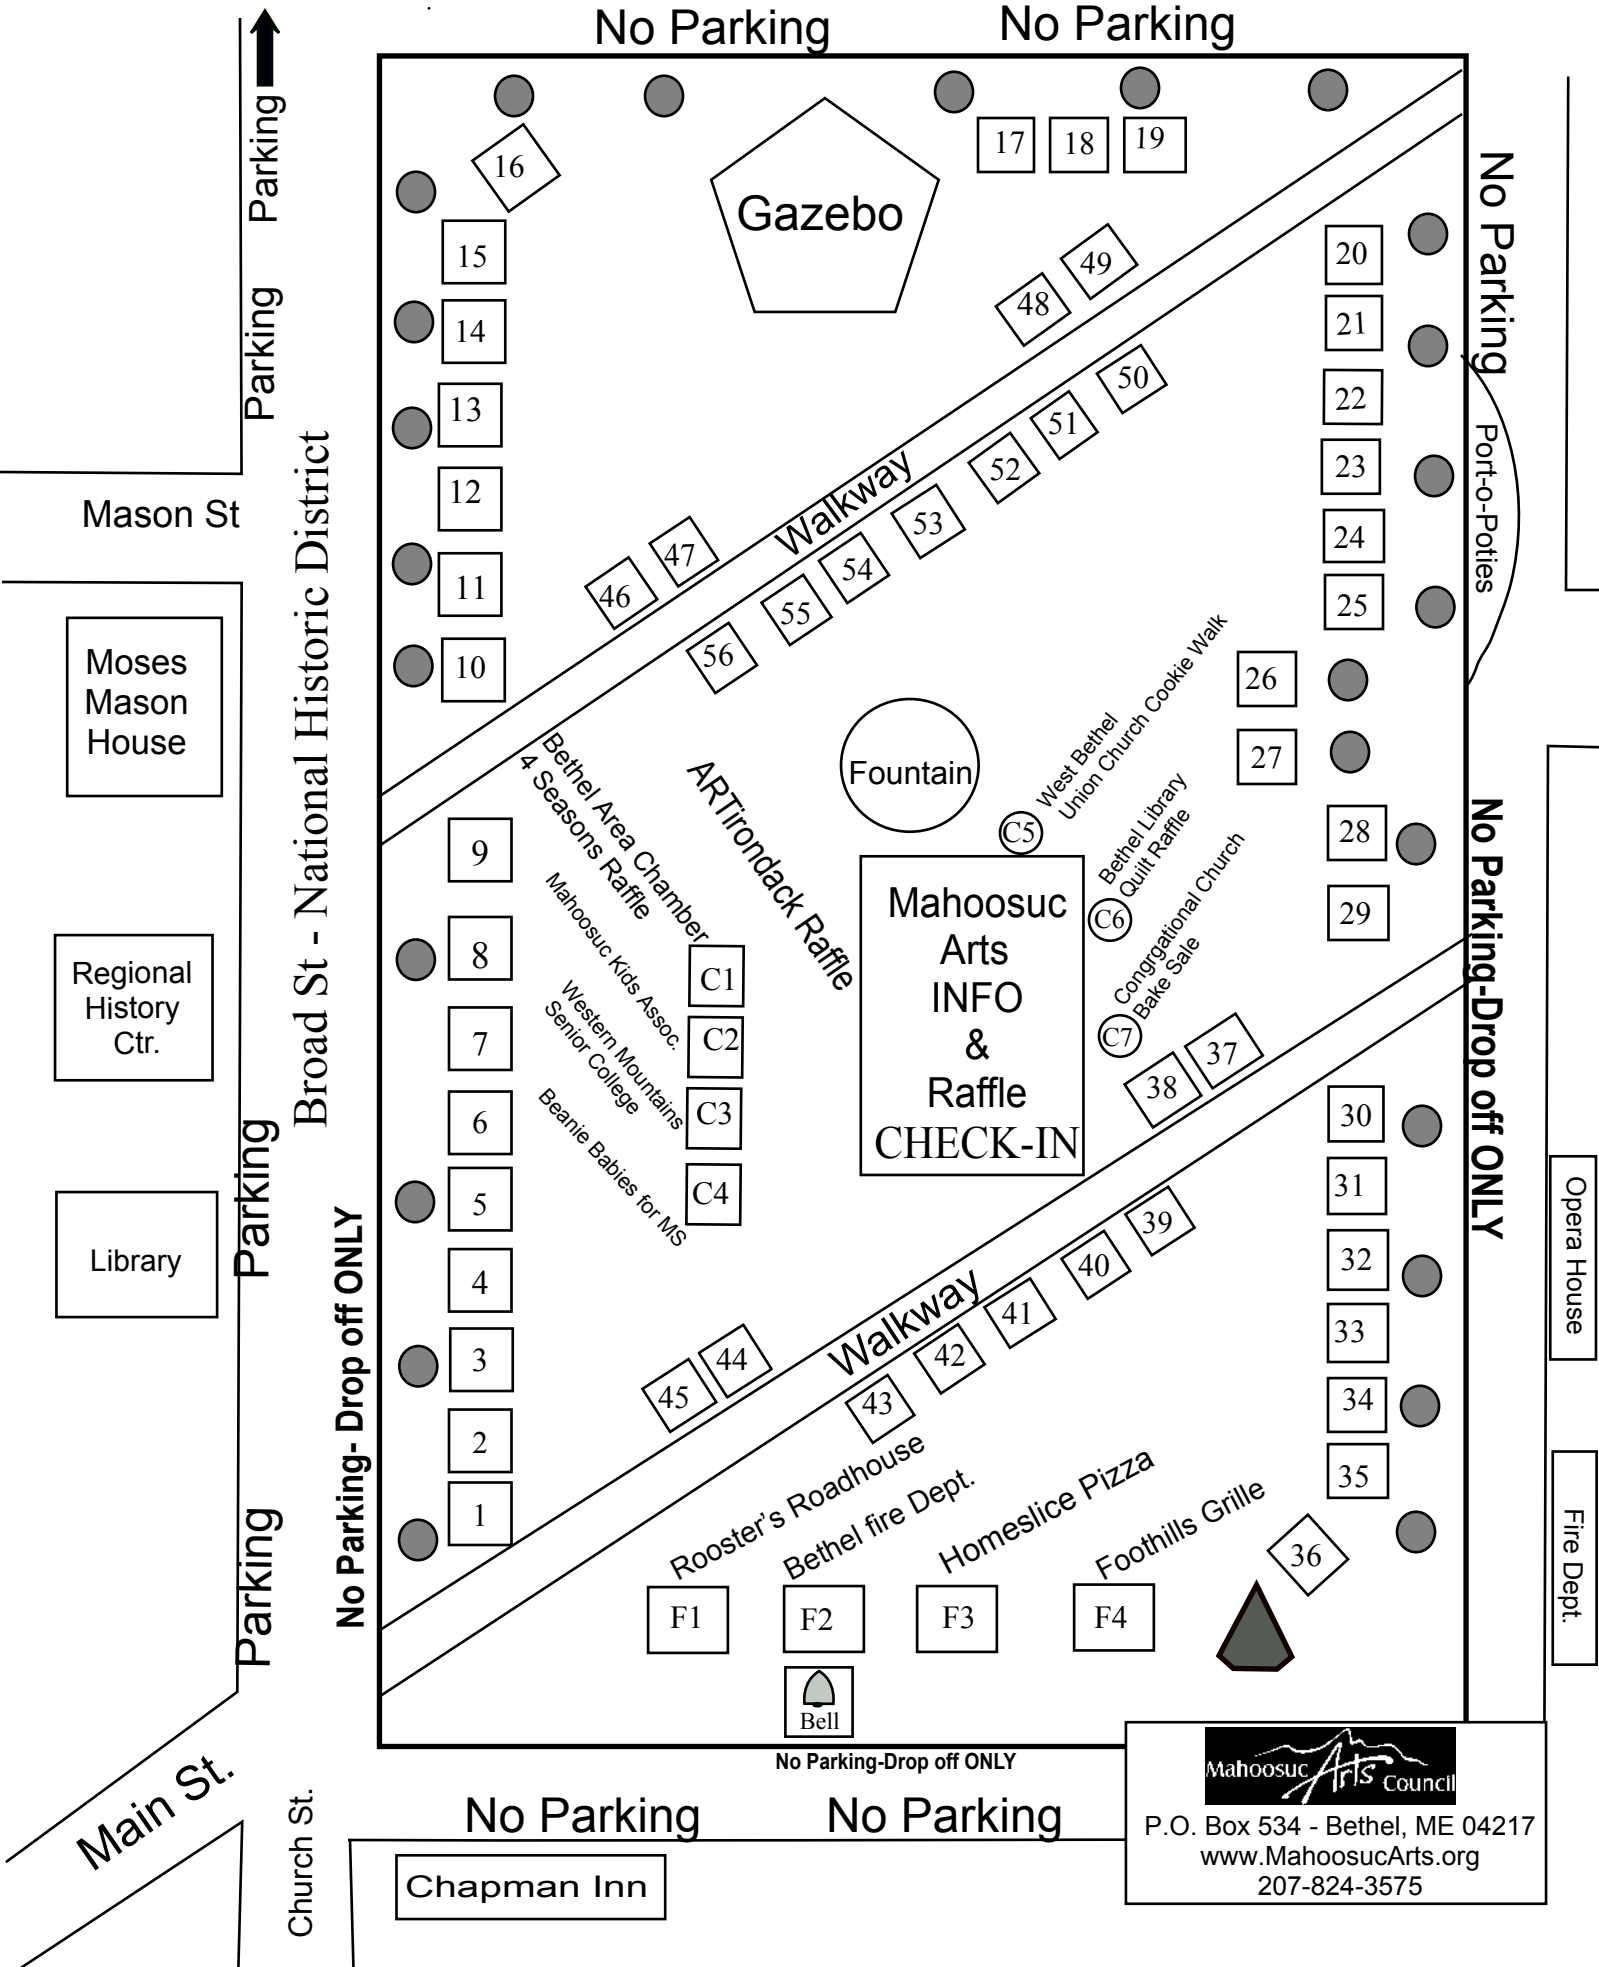

The 2010 Bethel Art Fair - July 3 ~ 9 a.m. To 4 p.m.

Rain Date July 4

Bethel Inn

P.O. Box 534 - Bethel, ME 04217
www.MahoosucArts.org
207-824-3575